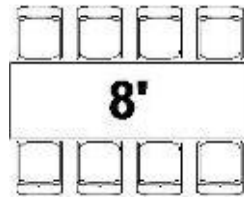

## Tables

48" Round  
Seats 6  
\$8.50

54" Round  
Seats 8  
\$8.50

60" Round  
Seats 8-10  
\$9.00

72" Round  
Seat 10-12  
\$13.00

4' x 30" Rectangle  
Seats 4-6  
\$7.50

6' x 30" Rectangle  
Seats 6-8  
\$8.00