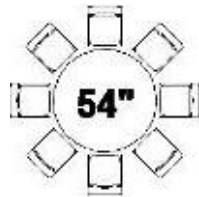

## Tables

48" Round  
Seats 6  
\$8.50

54" Round  
Seats 8  
\$8.50

60" Round  
Seats 8-10  
\$9.00

72" Round  
Seat 10-12  
\$13.00

4' x 30" Rectangle  
Seats 4-6  
\$7.50

6' x 30" Rectangle  
Seats 6-8  
\$8.00