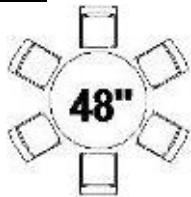

Vineyard
Cross Back
w/Pad
$8.95

AV Party Rentals

EVERYTHING FROM TEASPOONS TO TENTS - SINCE 1968

Tables

48" Round
Seats 6
$8.50