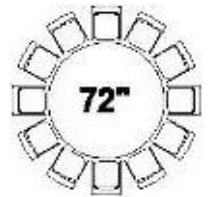

## Tables

48" Round  
Seats 6  
\$8.50

54" Round  
Seats 8  
\$8.50

60" Round  
Seats 8-10  
\$9.00

72" Round  
Seat 10-12  
\$13.00

4' x 30" Rectangle  
Seats 4-6  
\$7.50

6' x 30" Rectangle  
Seats 6-8  
\$8.00

8' x 30" Rectangle  
Seats 8-10  
\$8.50

4' x 8' Rectangle  
Seats 10-12  
\$16.00

4' x 4' Square  
Seats 8  
\$11.00

60" Half Round  
(To create oval table)  
Seats 2-4  
\$11.00

Farm Table 8' x 42"  
Seats 8-10  
\$90.00