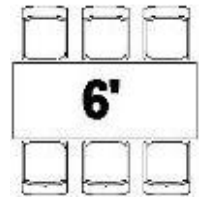

## Tables

48" Round  
Seats 6  
\$8.50

54" Round  
Seats 8  
\$8.50

60" Round  
Seats 8-10  
\$9.00

72" Round  
Seat 10-12  
\$13.00

4' x 30" Rectangle  
Seats 4-6  
\$7.50

6' x 30" Rectangle  
Seats 6-8  
\$8.00