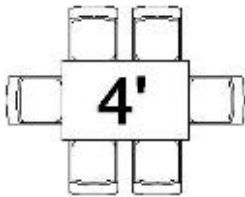

## Tables

48" Round  
Seats 6  
\$8.50

54" Round  
Seats 8  
\$8.50

60" Round  
Seats 8-10  
\$9.00

72" Round  
Seat 10-12  
\$13.00

4' x 30" Rectangle  
Seats 4-6  
\$7.50

6' x 30" Rectangle  
Seats 6-8  
\$8.00