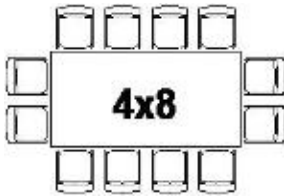

4' x 30" Rectangle
Seats 4-6
$7.50

4' x 8' Rectangle
Seats 10-12
$16.00