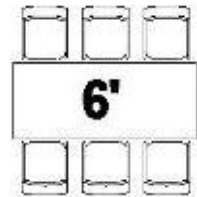

## Tables

48" Round  
Seats 6  
\$8.50

54" Round  
Seats 8  
\$8.50

60" Round  
Seats 8-10  
\$9.00

72" Round  
Seat 10-12  
\$13.00

4' x 30" Rectangle  
Seats 4-6  
\$7.50

6' x 30" Rectangle  
Seats 6-8  
\$8.00