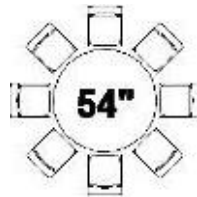

## Tables

48" Round  
Seats 6  
\$8.50

54" Round  
Seats 8  
\$8.50

60" Round  
Seats 8-10  
\$9.00

72" Round  
Seat 10-12  
\$13.00

4' x 30" Rectangle  
Seats 4-6  
\$7.50

6' x 30" Rectangle  
Seats 6-8  
\$8.00