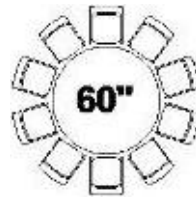

## Tables

48" Round  
Seats 6  
\$8.50

54" Round  
Seats 8  
\$8.50

60" Round  
Seats 8-10  
\$9.00

72" Round  
Seat 10-12  
\$13.00

4' x 30" Rectangle  
Seats 4-6  
\$7.50

6' x 30" Rectangle  
Seats 6-8  
\$8.00