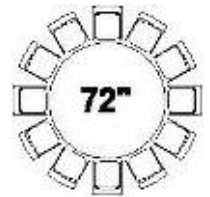

## Tables

48" Round  
Seats 6  
\$8.50

54" Round  
Seats 8  
\$8.50

60" Round  
Seats 8-10  
\$9.00

72" Round  
Seat 10-12  
\$13.00

4' x 30" Rectangle  
Seats 4-6  
\$7.50

6' x 30" Rectangle  
Seats 6-8  
\$8.00

8' x 30" Rectangle  
Seats 8-10  
\$8.50

4' x 8' Rectangle  
Seats 10-12  
\$16.00

4' x 4' Square  
Seats 8  
\$11.00

60" Half Round  
(To create oval table)  
Seats 2-4  
\$11.00

Farm Table 8' x 42"  
Seats 8-10  
\$72.00