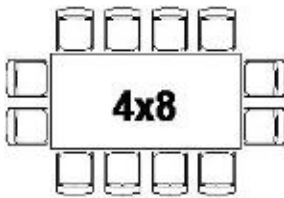

4' x 30" Rectangle
Seats 4-6
$7.50

4' x 8' Rectangle
Seats 10-12
$16.00